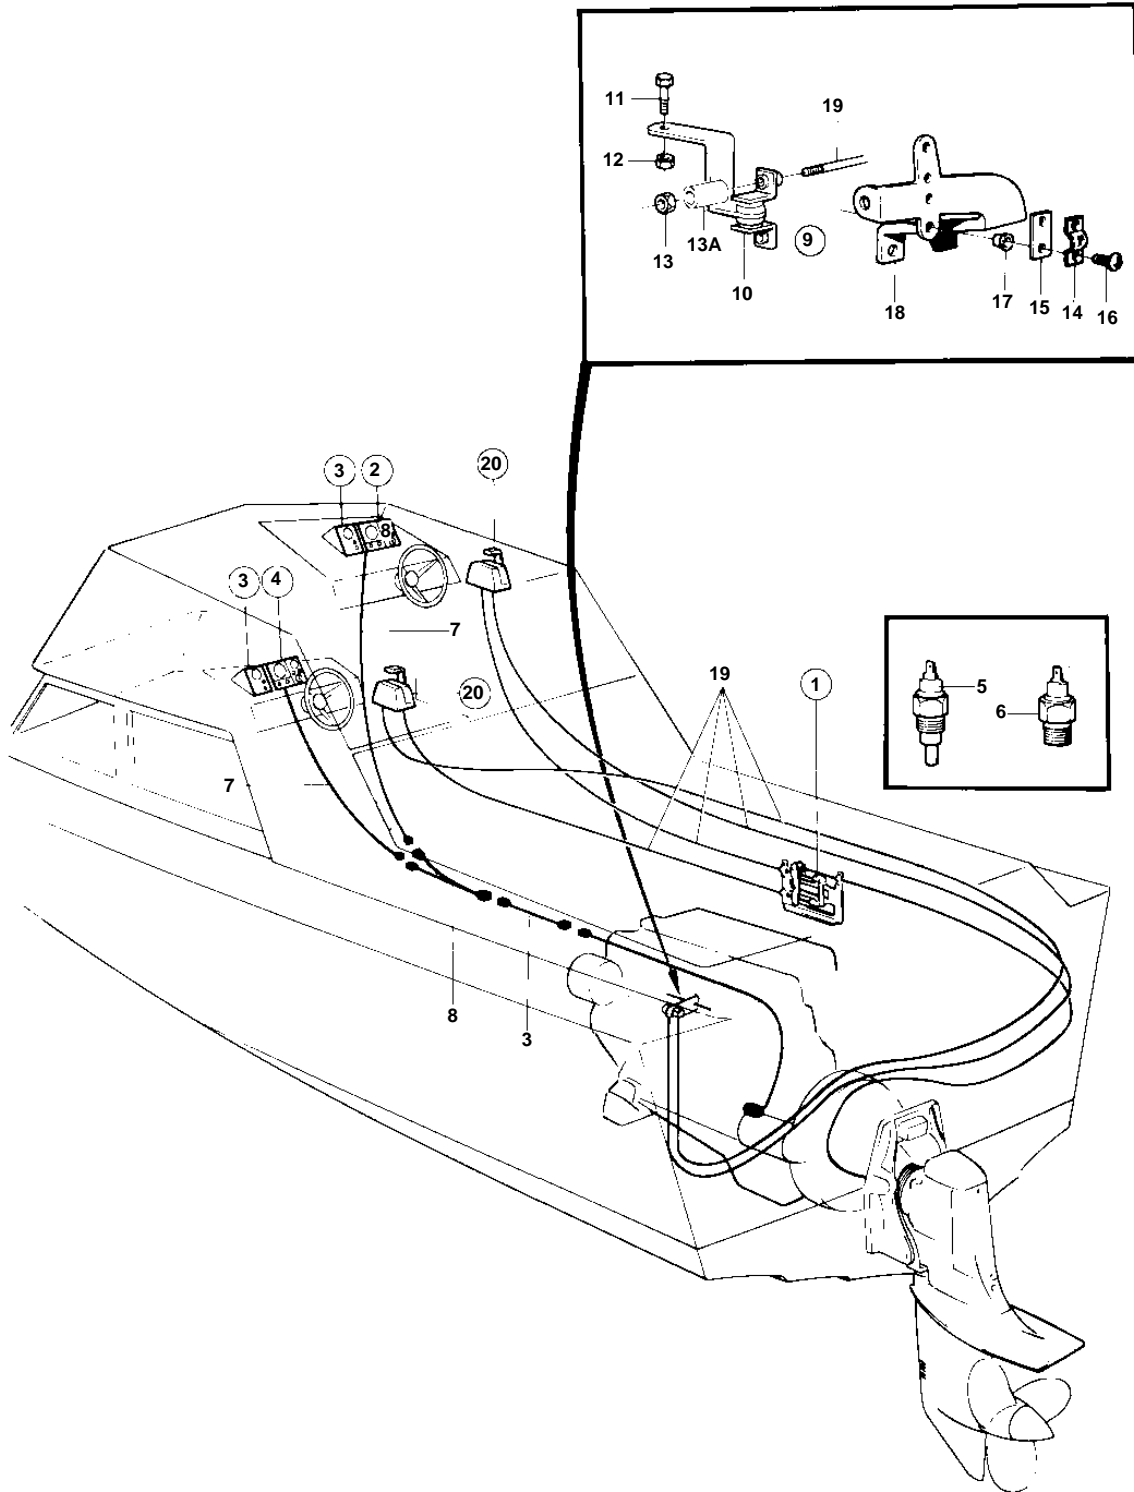

COMMON

7761

**COMMON**

REF	PART NO.	QTY	DESCRIPTION	SEE SEC.	NOTES
1	828164	2	Collector		
				090-2550	
2	843327	2	Instrument panel		AQD40, TMD40, MD40.
				090-2700	
3		2	INSTRUMENT PANEL INSTRUMENT PANEL	090-2100	FOR LIFT DEVICE.
4		2			SEE GROUP 3
5		2	TEMPERATURE SENSOR		SEE GROUP 3
6		2	OIL PRESSURE SENSOR		SEE GROUP 3
7		X	CABLE UNIT		SEE GROUP 3
8		2	CABLE UNIT		SEE GROUP 3
9	843551	2	Control		
10	844035	1	· Control arm		
11	955270	1	· Screw		
12	946035	1	· Lock nut		
13	955844	4	· Nut		
13A	841035	2	· Spacer sleeve		
14	819067	1	· Brace		
15	819068	1	· Washer		
16	956079	2	· Screw		
17	843108	2	· Bushing		
18	842996	2	Bracket		SEE GROUP 2D
19		X	CONTROL CABLE	090-0900	
20		X	CONTROL	090-0650	
				090-0700	